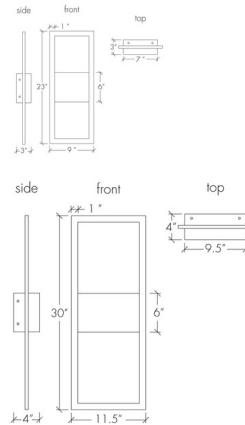

Description

The Eo Boxed Wall Sconce brings a clean architectural look to a variety of interior spaces. The rectangular shaped diffuser is complemented by a metal frame to bring a subtly cool vibe in your room. Options include an Opal acrylic diffuser and Satin Pewter, Dark Iron, Cast Bronze, Black, or Bronze Age finish. Available in two sizes with Standard Incandescent or 0-10V dimming options. ADA compliant. Damp location rated. Made in the USA. UL and cUL listed.

Shown in satin pewter / opal

Specifications

COLOR	Opal
BODY FINISH	Satin Pewter
WATTAGE	8W
DIMMER	Low Voltage Electronic
DIMENSIONS	9"W x 23"H x 3"D
INTEGRATED LED MODULE	1 x LED/8W/120V LED
COUNTRY OF ORIGIN	United States