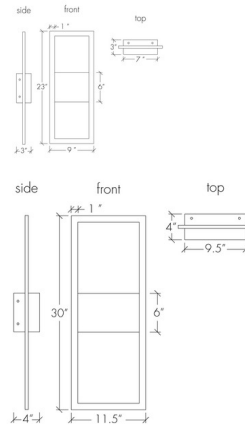

### Specifications

COLOR	Opal
BODY FINISH	Satin Pewter
WATTAGE	8W
DIMMER	Low Voltage Electronic
DIMENSIONS	.9"W x 23"H x 3"D
INTEGRATED LED MODULE	1 x LED/8W/120V LED
COUNTRY OF ORIGIN	United States