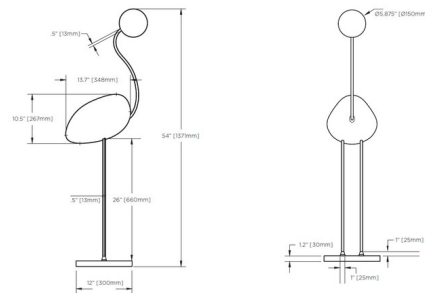

### Specifications

COLOR	Opal
BODY FINISH	Hot Vanilla / Blackened Brass
WATTAGE	3W
DIMMER	Included
DIMENSIONS	12"W x 54"H
BULB NOT INCLUDED	1 x JCD/G9/3W/120V LED
COUNTRY OF ORIGIN	Canada