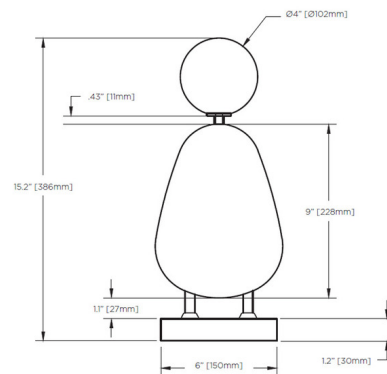

Specifications

COLOR	Opal
BODY FINISH	Smokey Rose / Pink Terrazzo Stone
WATTAGE	3W
DIMMER	Included
DIMENSIONS	6"W x 15.2"H
BULB NOT INCLUDED	1 x JCD/G9/3W/120V LED
COUNTRY OF ORIGIN	Canada

Technical Information

PRODUCT DIMENSIONS	Cord: 96"
LAMP COLOR	2700K

Shown in smokey rose / pink terrazzo stone / opal

CLICK TO VIEW PRODUCT

Notes: