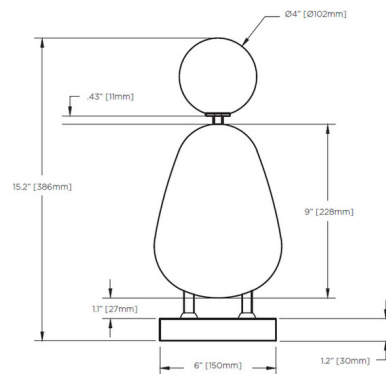

### Specifications

COLOR . . . . . Opal  
BODY FINISH . . . . . Smokey Rose / Pink Terrazzo Stone  
WATTAGE . . . . . 3W  
DIMMER . . . . . Included  
DIMENSIONS . . . . . 6"W x 15.2"H  
BULB NOT INCLUDED . . . . . 1 x JCD/G9/3W/120V LED  
COUNTRY OF ORIGIN . . . . . Canada

### Technical Information

PRODUCT DIMENSIONS . . . . . Cord: 96"  
LAMP COLOR . . . . . 2700K

Shown in smoky rose / pink terrazzo stone / opal

CLICK TO VIEW PRODUCT

Notes: