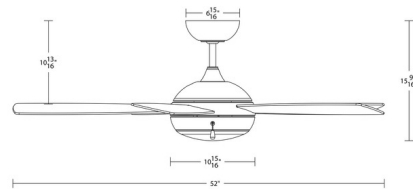

Description

The Disc II Ceiling Fan features a clean and simple design with five blades and an integrated LED light. The new and improved version of the Disc Ceiling Fan contains an integral memory feature that will return the fan and light to previously known settings when toggled on/off with the wall switch. Available with a Brushed Nickel, Matte Black, or Matte White finish complemented by matching blades. Pull chain operation with reverse switch. LED light kit can be controlled by pull chains a separate On/Off switch, and is dimmable with Low Voltage Electronic or Triac dimmer. ETL listed. Title 24 compliant. Energy Star rated.

Specifications

BLADE COLOR	Brushed Nickel
BODY FINISH	Brushed Nickel
WATTAGE	24W
DIMMER	Low Voltage Electronic
DIMENSIONS	52"W x 15.56"H
INTEGRATED LED MODULE	1 x LED/24W/120V LED
COUNTRY OF ORIGIN	China

Technical Information

LAMP LIFE	50000 hours
BEAM ANGLE	35°
COLOR RENDERING	90 CRI
LAMP COLOR	3000K
LUMENS/WATT	87.50
LUMINOUS FLUX	2100 lumens

Shown in brushed nickel / brushed nickel

CLICK TO VIEW PRODUCT