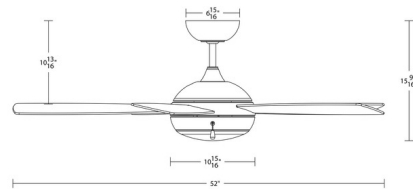

### Description

The Disc II Ceiling Fan features a clean and simple design with five blades and an integrated LED light. The new and improved version of the Disc Ceiling Fan contains an integral memory feature that will return the fan and light to previously known settings when toggled on/off with the wall switch. Available with a Brushed Nickel, Matte Black, or Matte White finish complemented by matching blades. Pull chain operation with reverse switch. LED light kit can be controlled by pull chains a separate On/Off switch, and is dimmable with Low Voltage Electronic or Triac dimmer. ETL listed. Title 24 compliant. Energy Star rated.

### Specifications

BLADE COLOR	Brushed Nickel
BODY FINISH	Brushed Nickel
WATTAGE	24W
DIMMER	Low Voltage Electronic
DIMENSIONS	52"W x 15.56"H
INTEGRATED LED MODULE	1 x LED/24W/120V LED
COUNTRY OF ORIGIN	China

### Technical Information

LAMP LIFE	50000 hours
BEAM ANGLE	35°
COLOR RENDERING	90 CRI
LAMP COLOR	3000K
LUMENS/WATT	87.50
LUMINOUS FLUX	2100 lumens

Shown in brushed nickel / brushed nickel

CLICK TO VIEW PRODUCT