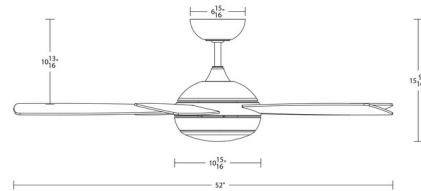

CLICK TO VIEW PRODUCT

Notes: