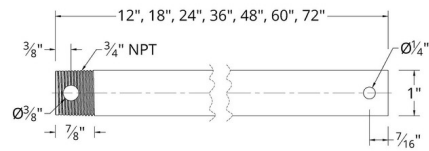

### Specifications

|                   |                  |
|-------------------|------------------|
| COLOR             | N/A              |
| BODY FINISH       | Brushed Aluminum |
| WATTAGE           | N/A              |
| DIMMER            | N/A              |
| DIMENSIONS        | 12\"L x 0.75\"W  |
| BULB              | N/A              |
| COUNTRY OF ORIGIN | China            |