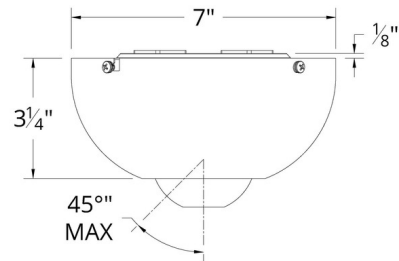

Description

The Slope Ceiling Kit is for use with WAC Lighting Fans. Constructed of steel in a variety of finishes.

Shown in brushed aluminum

Specifications

COLOR	N/A
BODY FINISH	Brushed Aluminum
WATTAGE	N/A
DIMMER	N/A
DIMENSIONS	4.25"W x 4.25"H
BULB	N/A
COUNTRY OF ORIGIN	China