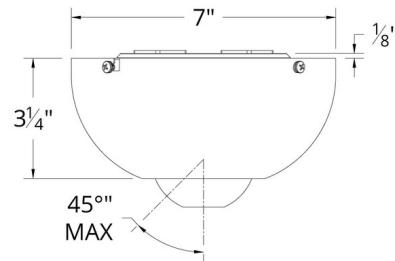

Description

The Slope Ceiling Kit is for use with WAC Lighting Fans. Constructed of steel in a variety of finishes.

Shown in brushed aluminum

Specifications

COLOR	N/A
BODY FINISH	Brushed Aluminum
WATTAGE	N/A
DIMMER	N/A
DIMENSIONS	4.25"W x 4.25"H
BULB	N/A
COUNTRY OF ORIGIN	China