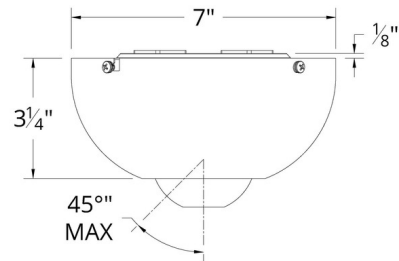

Description

The Slope Ceiling Kit is for use with WAC Lighting Fans. Constructed of steel in a variety of finishes.

Shown in brushed aluminum

Specifications

| | |
|-------------------|------------------|
| COLOR | N/A |
| BODY FINISH | Brushed Aluminum |
| WATTAGE | N/A |
| DIMMER | N/A |
| DIMENSIONS | 4.25"W x 4.25"H |
| BULB | N/A |
| COUNTRY OF ORIGIN | China |