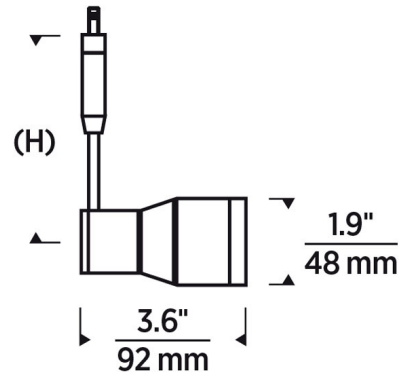

### Description

The Ace Monorail Head is a classic adjustable spot head design and can pivot 90 degrees horizontal to straight down. Supplied with a Monorail connector.

### Specifications

COLOR	N/A
BODY FINISH	Satin Nickel
WATTAGE	7W
DIMMER	Low Voltage Electronic
DIMENSIONS	1.9"W x 3.8"H
INTEGRATED LED MODULE	1 x LED/7W/12V LED
COUNTRY OF ORIGIN	China

### Technical Information

LAMP LIFE	50000 hours
COLOR RENDERING	90 CRI
LAMP COLOR	2700K
LUMENS/WATT	74.14
LUMINOUS FLUX	519 lumens

Shown in satin nickel

CLICK TO VIEW PRODUCT

Notes: