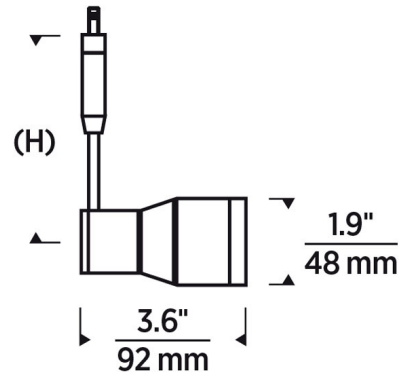

Shown in satin nickel

CLICK TO VIEW PRODUCT

Notes: