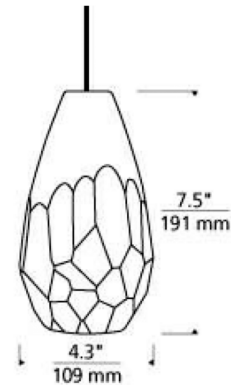

CLICK TO VIEW PRODUCT

Notes: