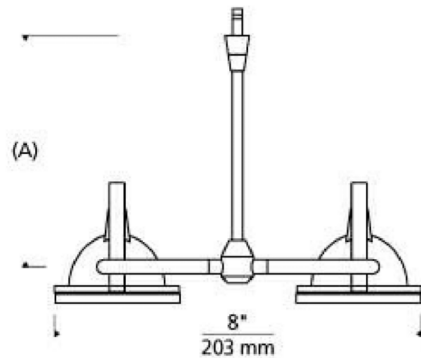

### Description

The Elton Monorail Head is compatible with 1-circuit Monorail track systems. Includes two 35 watt MR16 heads that rotate a full 360 degree and pivot 360 degree to direct light. Ships with an integrated lens holder. Includes a monorail connector. Dimmer type dependent on system transformer (low voltage magnetic or electronic).

### Specifications

COLOR	N/A
BODY FINISH	Antique Bronze
WATTAGE	70W
DIMMER	N/A
DIMENSIONS	12"L x 4"W x 24"H
BULB INCLUDED	2 x MR16/GU5.3 (bipin)/35W/12V Halogen

CLICK TO VIEW PRODUCT

Notes: