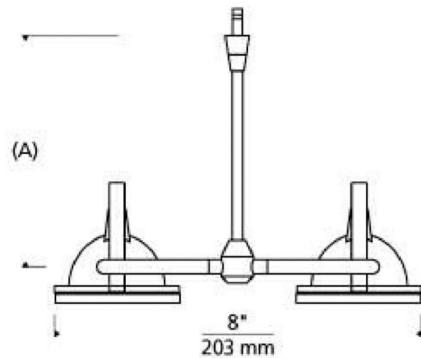

### Description

The Elton Monorail Head is compatible with 1-circuit Monorail track systems. Includes two 35 watt MR16 heads that rotate a full 360 degree and pivot 360 degree to direct light. Ships with an integrated lens holder. Includes a monorail connector. Dimmer type dependent on system transformer (low voltage magnetic or electronic).

### Specifications

COLOR	N/A
BODY FINISH	Antique Bronze
WATTAGE	70W
DIMMER	N/A
DIMENSIONS	12"L x 4"W x 24"H
BULB INCLUDED	2 x MR16/GU5.3 (bipin)/35W/12V Halogen

Shown in antique bronze

CLICK TO VIEW PRODUCT