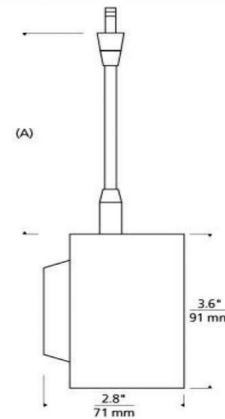

### Description

ISO Monorail Track Head is compatible with 1-circuit Monorail track systems. Includes 12 volt, 16 watt field replaceable LED module. Features 20, 30 or 50 degree beam spread options and four stem length options. Available with 80 or 90 CRI. Includes Freejack and Monorail connector. As a general rule when using the ISO head, it is not recommended using greater than 33 percent of the maximum wattage for the low voltage transformer due to the inrush current requirements. Dimmer type dependent on system transformer (low voltage magnetic or electronic). Note: 2700K fixtures are not available with 90 CRI.

### Specifications

COLOR	N/A
BODY FINISH	White
WATTAGE	16W
DIMMER	N/A
DIMENSIONS	1.8"L x 2.8"W x 3.6"H
INTEGRATED LED MODULE	1 x LED/16W/12V LED

### Technical Information

BEAM ANGLE	50°
COLOR RENDERING	90 CRI
LAMP COLOR	3000K
LUMENS/WATT	44.00
LUMINOUS FLUX	704 lumens

Shown in white

CLICK TO VIEW PRODUCT

Notes: