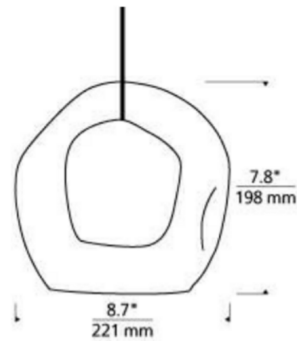

CLICK TO VIEW PRODUCT

Notes: