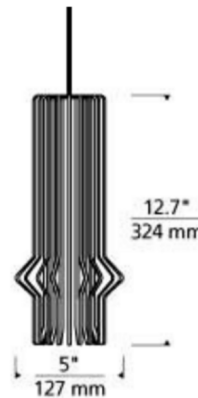

By Visual Comfort Modern

Description

The Mini Syrma Monorail Pendant features duplicated machined metal rods that have been painstakingly fastened at perfectly spaced intervals to form a multi-dimensional shade. Available in halogen and LED lamp options. Supplied with six feet of field-cutttable cable and a Monorail connector. Dimmer type dependent on system transformer (low voltage magnetic or electronic) ETL listed. Halogen option Title 20 compliant. LED option Title 20 and Title 24 compliant.

Specifications

COLOR	Satin Gold
BODY FINISH	Satin Nickel
WATTAGE	5.1W
DIMMER	Dimmable
DIMENSIONS	5.5"W x 12.7"H
INTEGRATED LED MODULE	1 x LED/5.1W/12V LED
COUNTRY OF ORIGIN	China

Technical Information

PRODUCT DIMENSIONS	Cord Length: 72"
LAMP LIFE	35000 hours
COLOR RENDERING	90 CRI
LAMP COLOR	3000K
LUMENS/WATT	84.31
LUMINOUS FLUX	430 lumens

Shown in satin nickel / satin gold

CLICK TO VIEW PRODUCT

Notes: