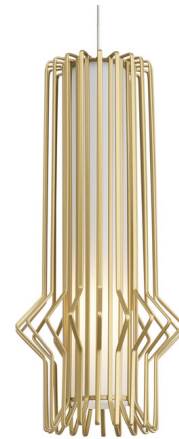

Lightology

lightology.com
866-954-4489
04-25-26

Project: _____

Company: _____

Location: _____ Fixture Type: _____

SPEC #: **TLG964021**

Approved On: _____ Approved By: _____

Syrma Mini Monorail Pendant

By Visual Comfort Modern

Description

The Mini Syrma Monorail Pendant features duplicated machined metal rods that have been painstakingly fastened at perfectly spaced intervals to form a multi-dimensional shade. Available in halogen and LED lamp options. Supplied with six feet of field-cutttable cable and a Monorail connector. Dimmer type dependent on system transformer (low voltage magnetic or electronic) ETL listed. Halogen option Title 20 compliant. LED option Title 20 and Title 24 compliant.

Specifications

COLOR	Satin Gold
BODY FINISH	Satin Nickel
WATTAGE	5.1W
DIMMER	Dimmable
DIMENSIONS	5.5"W x 12.7"H
INTEGRATED LED MODULE	1 x LED/5.1W/12V LED
COUNTRY OF ORIGIN	China

Technical Information

PRODUCT DIMENSIONS	Cord Length: 72"
LAMP LIFE	35000 hours
COLOR RENDERING	90 CRI
LAMP COLOR	3000K
LUMENS/WATT	84.31
LUMINOUS FLUX	430 lumens

Shown in satin nickel / satin gold

CLICK TO VIEW PRODUCT

Notes: