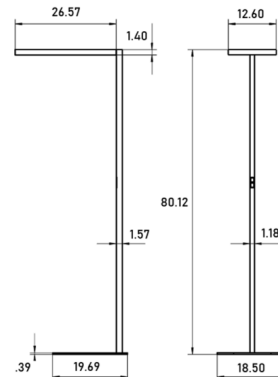

Specifications

COLOR N/A
BODY FINISH White
WATTAGE 81W
DIMMER Low Voltage Electronic
DIMENSIONS 18.5"W x 80.12"H x 26.57"D
INTEGRATED LED MODULE 1 x LED/81W/120V LED

Technical Information

COLOR RENDERING 80 CRI
LAMP COLOR 4000K
LUMENS/WATT 144.44
LUMINOUS FLUX 11700 lumens

Shown in white

CLICK TO VIEW PRODUCT

Notes: