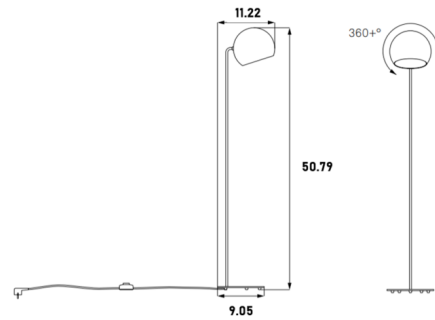

By NYTA

Description

The Tilt Globe Floor Lamp features a head that tilts 360 degrees in an all Matte Black finish. Black cord with on/off foot switch.

Shown in matte black

Specifications

COLOR	N/A
BODY FINISH	Matte Black
WATTAGE	5W
DIMMER	Standard 120V
DIMENSIONS	11.22"W x 50.79"H
BULB NOT INCLUDED	1 x B11/Candelabra (E12)/5W/120V LED
OTHER BULB OPTIONS	1 x B10/Candelabra (E12)/60W/120V Incandescent
COUNTRY OF ORIGIN	Germany