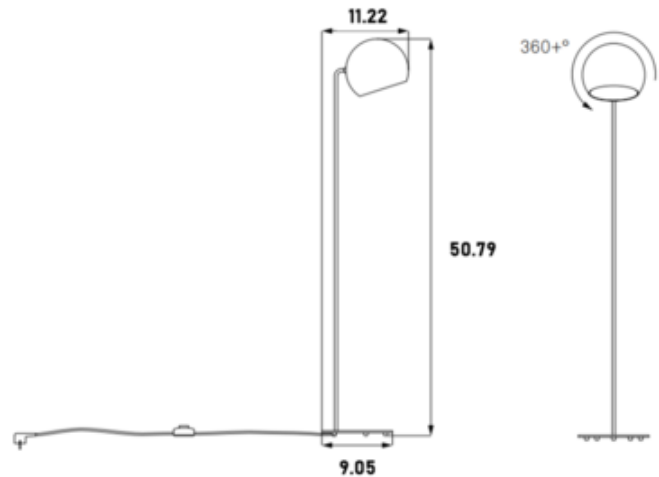

COMPANY

PROJECT

FIXTURE TYPE

APPROVED BY

DATE