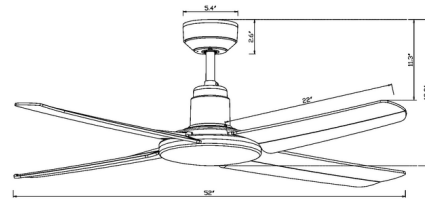

Lightology

lightology.com
866-954-4489
06-16-26

Project: _____

Company: _____

Location: _____ Fixture Type: _____

SPEC #: **BEC964153**

Approved On: _____ Approved By: _____

Lucci Air Nautilus Outdoor Ceiling Fan By Beacon Lighting

Description

The Lucci Air Nautilus Ceiling Fan features clean lines and a simple design making it the perfect addition to any indoor or outdoor space. With high-performance ABS blades set at a 12.5 degree pitch and a 188x20 diecast motor that has three speeds, this fan is the perfect combination of form and function. Available with a White motor and White blades or a Black motor and Black blades. Includes a 6 inch downrod and 3-speed remote control with wall holster. Winter/Summer mode manual switch. Not light kit adaptable.

Shown in white / white

Specifications

BLADE COLOR	White
BODY FINISH	White
WATTAGE	N/A
DIMMER	N/A
DIMENSIONS	52"W x 13.8"H
BULB	N/A
COUNTRY OF ORIGIN	China

CLICK TO VIEW PRODUCT

Notes: