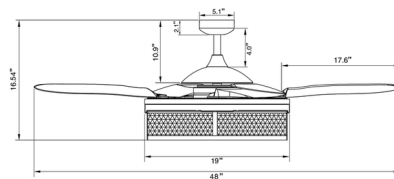

Lightology

lightology.com
866-954-4489
05-24-26

Project: _____
Company: _____
Location: _____ Fixture Type: _____
SPEC #: **BEC964163**
Approved On: _____ Approved By: _____

Fanaway Meridian Retractable Ceiling Fan By Beacon Lighting

Description

The Fanaway Meridian Retractable Ceiling Fan features four polycarbonate blades that retract to give the fixture the appearance of a pendant. When the fan is switched off the fan blades automatically retract and conceal, while turning the fan on creates a centrifugal force deploying the blades circulating air in the room. Available with an Oil Rubbed Bronze motor and Amber blades or a White motor with Clear blades and polycarbonate diffuser. Includes a 3 speed remote control with dimmable function, on/off light button and a wall mount. Five inch downrod included. ETL listed

Specifications

BLADE COLOR	N/A
BODY FINISH	Oil Rubbed Bronze / Amber
WATTAGE	13.5W
DIMMER	Included
DIMENSIONS	48"W x 16.54"H
BULB INCLUDED	3 x Edison ST-Shape/Medium (E26)/4.5W/120V LED
COUNTRY OF ORIGIN	China

Technical Information

LAMP COLOR	2700K
LUMENS/WATT	240.00
LUMINOUS FLUX	1080 lumens

Shown in oil rubbed bronze / amber

CLICK TO VIEW PRODUCT

Notes: