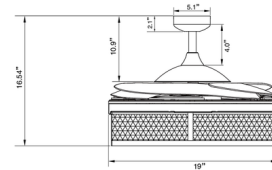

Shown in oil rubbed bronze / amber