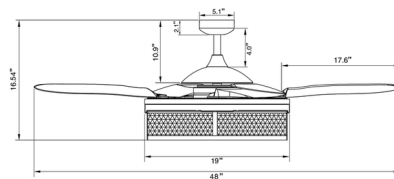

Lightology

lightology.com
866-954-4489
04-11-26

Project: _____
Company: _____
Location: _____ Fixture Type: _____
SPEC #: **BEC964164**
Approved On: _____ Approved By: _____

Fanaway Meridian Retractable Ceiling Fan By Beacon Lighting

Description

The Fanaway Meridian Retractable Ceiling Fan features four polycarbonate blades that retract to give the fixture the appearance of a pendant. When the fan is switched off the fan blades automatically retract and conceal, while turning the fan on creates a centrifugal force deploying the blades circulating air in the room. Available with an Oil Rubbed Bronze motor and Amber blades or a White motor with Clear blades and polycarbonate diffuser. Includes a 3 speed remote control with dimmable function, on/off light button and a wall mount. Five inch downrod included. ETL listed

Specifications

BLADE COLOR	N/A
BODY FINISH	Antique Black / Smoke
WATTAGE	13.5W
DIMMER	Included
DIMENSIONS	48"W x 16.54"H
BULB INCLUDED	3 x Edison ST-Shape/Medium (E26)/4.5W/120V LED
COUNTRY OF ORIGIN	China

Technical Information

LAMP COLOR	2700K
LUMENS/WATT	240.00
LUMINOUS FLUX	1080 lumens

Shown in antique black / smoke

CLICK TO VIEW PRODUCT

Notes: