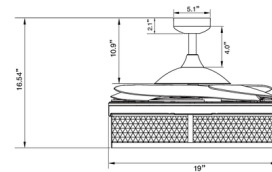

Shown in antique black / smoke