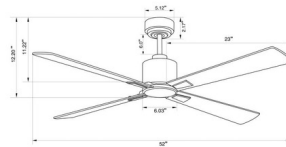

Description

The Lucci Air Climate Ceiling Fan features a clean and simple design with four blades set at a 14 degree pitch and is complemented by a powerful DC motor. Includes a 6 inch downrod and a 6 speed remote. Optional light kit sold separately. Note: White finish downrod for Climate fans include 210550120 and 210550360 part numbers only. Available in an Antique Brass motor with Walnut blades, Black motor with Black blades, Brushed Chrome motor with Silver blades, or White motor with White blades.

Shown in brushed chrome / silver / silver

Specifications

BLADE COLOR	Silver
BODY FINISH	Brushed Chrome / Silver
WATTAGE	N/A
DIMMER	N/A
DIMENSIONS	52"W x 13"H
BULB	N/A
COUNTRY OF ORIGIN	Chinese Taipei

CLICK TO VIEW PRODUCT