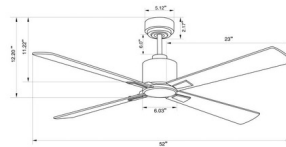

Description

The Lucci Air Climate Ceiling Fan features a clean and simple design with four blades set at a 14 degree pitch and is complemented by a powerful DC motor. Includes a 6 inch downrod and a 6 speed remote. Optional light kit sold separately. Note: White finish downrod for Climate fans include 210550120 and 210550360 part numbers only. Available in an Antique Brass motor with Walnut blades, Black motor with Black blades, Brushed Chrome motor with Silver blades, or White motor with White blades.

Specifications

BLADE COLOR	Silver
BODY FINISH	Brushed Chrome / Silver
WATTAGE	N/A
DIMMER	N/A
DIMENSIONS	52"W x 13"H
BULB	N/A
COUNTRY OF ORIGIN	Chinese Taipei

Notes:

Shown in brushed chrome / silver / silver