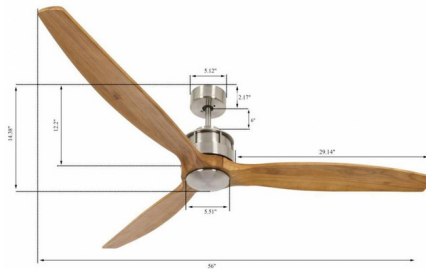

Description

The Lucci Air Akmani Ceiling Fan features a 60 inch blade span which are set at a variable pitch and is complemented by a powerful DC motor allowing you to use approximately 40% less electricity while maintaining optimal airflow. Available with a Brushed Chrome motor and Teak Blades, Oil Rubbed Bronze motor with Koa blades, or a Black motor with Black blades. Includes a remote control that controls the speed and direction of the blades. Includes a 6 inch downrod. Not light kit adaptable.

Shown in brushed chrome / teak wood

Specifications

BLADE COLOR	Teak Wood
BODY FINISH	Brushed Chrome
WATTAGE	N/A
DIMMER	N/A
DIMENSIONS	60"W x 14.38"H
BULB	N/A
COUNTRY OF ORIGIN	China

CLICK TO VIEW PRODUCT