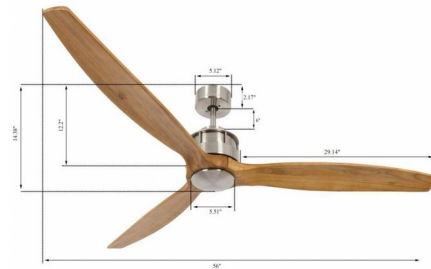

Lightology

lightology.com
866-954-4489
05-24-26

Project: _____

Company: _____

Location: _____ Fixture Type: _____

SPEC #: **BEC964185**

Approved On: _____ Approved By: _____

Lucci Air Akmani Ceiling Fan By Beacon Lighting

Description

The Lucci Air Akmani Ceiling Fan features a 60 inch blade span which are set at a variable pitch and is complemented by a powerful DC motor allowing you to use approximately 40% less electricity while maintaining optimal airflow. Available with a Brushed Chrome motor and Teak Blades, Oil Rubbed Bronze motor with Koa blades, or a Black motor with Black blades. Includes a remote control that controls the speed and direction of the blades. Includes a 6 inch downrod. Not light kit adaptable.

Shown in oil rubbed bronze / koa

Specifications

BLADE COLOR	Koa
BODY FINISH	Oil Rubbed Bronze
WATTAGE	N/A
DIMMER	N/A
DIMENSIONS	60"W x 14.38"H
BULB	N/A
COUNTRY OF ORIGIN	China

CLICK TO VIEW PRODUCT

Notes: