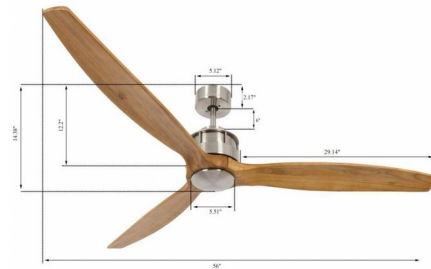

## Lucci Air Akmani Ceiling Fan By Beacon Lighting

### Description

The Lucci Air Akmani Ceiling Fan features a 60 inch blade span which are set at a variable pitch and is complemented by a powerful DC motor allowing you to use approximately 40% less electricity while maintaining optimal airflow. Available with a Brushed Chrome motor and Teak Blades, Oil Rubbed Bronze motor with Koa blades, or a Black motor with Black blades. Includes a remote control that controls the speed and direction of the blades. Includes a 6 inch downrod. Not light kit adaptable.

### Specifications

BLADE COLOR	Koa
BODY FINISH	Oil Rubbed Bronze
WATTAGE	N/A
DIMMER	N/A
DIMENSIONS	60"W x 14.38"H
BULB	N/A
COUNTRY OF ORIGIN	China

CLICK TO VIEW PRODUCT

Notes: