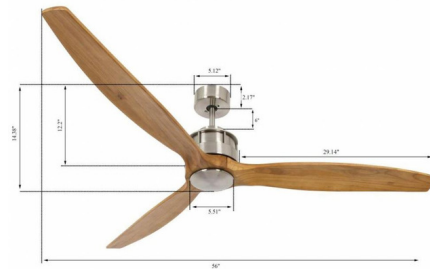

## Lucci Air Akmani Ceiling Fan By Beacon Lighting

### Description

The Lucci Air Akmani Ceiling Fan features a 60 inch blade span which are set at a variable pitch and is complemented by a powerful DC motor allowing you to use approximately 40% less electricity while maintaining optimal airflow. Available with a Brushed Chrome motor and Teak Blades, Oil Rubbed Bronze motor with Koa blades, or a Black motor with Black blades. Includes a remote control that controls the speed and direction of the blades. Includes a 6 inch downrod. Not light kit adaptable.

### Specifications

BLADE COLOR	Black
BODY FINISH	Black
WATTAGE	N/A
DIMMER	N/A
DIMENSIONS	60"W x 14.38"H
BULB	N/A
COUNTRY OF ORIGIN	China

CLICK TO VIEW PRODUCT

Notes: