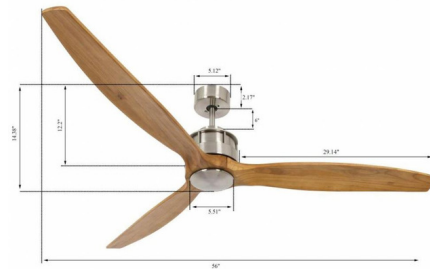

Lightology

lightology.com
866-954-4489
04-08-26

Project: _____

Company: _____

Location: _____ Fixture Type: _____

SPEC #: **BEC964186**

Approved On: _____ Approved By: _____

Lucci Air Akmani Ceiling Fan By Beacon Lighting

Description

The Lucci Air Akmani Ceiling Fan features a 60 inch blade span which are set at a variable pitch and is complemented by a powerful DC motor allowing you to use approximately 40% less electricity while maintaining optimal airflow. Available with a Brushed Chrome motor and Teak Blades, Oil Rubbed Bronze motor with Koa blades, or a Black motor with Black blades. Includes a remote control that controls the speed and direction of the blades. Includes a 6 inch downrod. Not light kit adaptable.

Shown in black / black

Specifications

BLADE COLOR	Black
BODY FINISH	Black
WATTAGE	N/A
DIMMER	N/A
DIMENSIONS	60"W x 14.38"H
BULB	N/A
COUNTRY OF ORIGIN	China

CLICK TO VIEW PRODUCT

Notes: