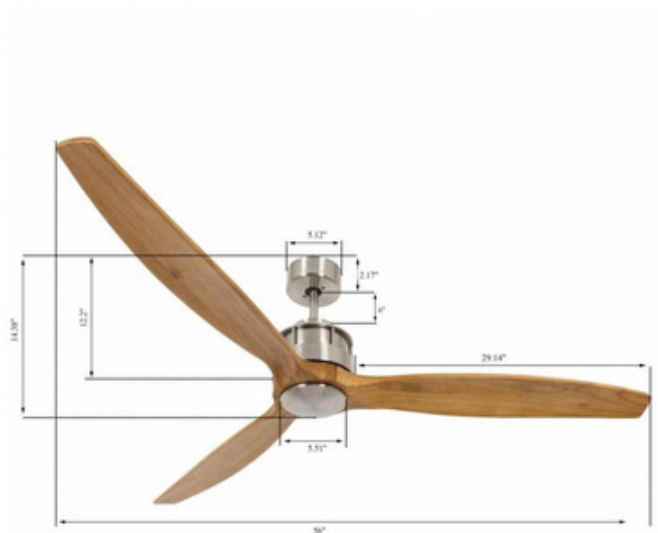

BRAND

Beacon Lighting

DESCRIPTION

The Lucci Air Akmani Ceiling Fan features a 60 inch blade span which are set at a variable pitch and is complemented by a powerful DC motor allowing you to use approximately 40% less electricity while maintaining optimal airflow. Available with a Brushed Chrome motor and Teak Blades, Oil Rubbed Bronze motor with Koa blades, or a Black motor with Black blades. Includes a remote control that controls the speed and direction of the blades. Includes a 6 inch downrod. Not light kit adaptable.

Shown in: Black / Black

SHADE COLOR	Black
BODY FINISH	Black
WATTAGE	N/A
DIMMER	N/A
DIMENSIONS	60"W x 14.37"H
LAMP	N/A

SPEC # BEC964186

COMPANY

PROJECT

FIXTURE TYPE

APPROVED BY

DATE