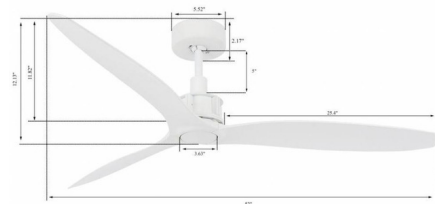

### Description

The Lucci Air Viceroy Ceiling Fan is the perfect addition to any home with a sophisticated urban edge featuring a DC motor that is 65% more energy efficient than AC motors as well as making the fan whisper quiet. The fan has three blades set at a variable pitch. Available in a Matte White motor with Matte White blades, Matte Black motor with Matte Black blades, or Oil Rubbed Bronze motor with Dark Koa blades. Includes a 5 inch downrod and a 6-speed (91591802) remote that controls the speed and direction of the fan. Hanging system supports up to a 12 degree angled ceiling installation. ETL listed.

### Specifications

BLADE COLOR	Matte Black
BODY FINISH	Matte Black
WATTAGE	N/A
DIMMER	N/A
DIMENSIONS	52"W x 12.13"H
BULB	N/A
COUNTRY OF ORIGIN	China

CLICK TO VIEW PRODUCT

Notes: