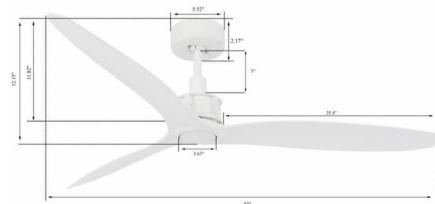

Description

The Lucci Air Viceroy Ceiling Fan is the perfect addition to any home with a sophisticated urban edge featuring a DC motor that is 65% more energy efficient than AC motors as well as making the fan whisper quiet. The fan has three blades set at a variable pitch. Available in a Matte White motor with Matte White blades, Matte Black motor with Matte Black blades, or Oil Rubbed Bronze motor with Dark Koa blades. Includes a 5 inch downrod and a 6-speed (91591802) remote that controls the speed and direction of the fan. Hanging system supports up to a 12 degree angled ceiling installation. ETL listed.

Specifications

BLADE COLOR	Matte White
BODY FINISH	Matte White
WATTAGE	N/A
DIMMER	N/A
DIMENSIONS	52"W x 12.13"H
BULB	N/A
COUNTRY OF ORIGIN	China

Shown in matte white / matte white

CLICK TO VIEW PRODUCT

Notes: