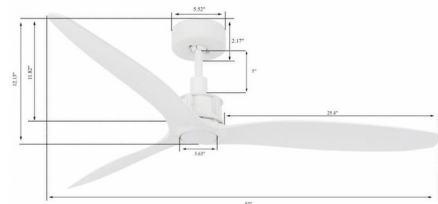

Description

The Lucci Air Viceroy Ceiling Fan is the perfect addition to any home with a sophisticated urban edge featuring a DC motor that is 65% more energy efficient than AC motors as well as making the fan whisper quiet. The fan has three blades set at a variable pitch. Available in a Matte White motor with Matte White blades, Matte Black motor with Matte Black blades, or Oil Rubbed Bronze motor with Dark Koa blades. Includes a 5 inch downrod and a 6-speed (91591802) remote that controls the speed and direction of the fan. Hanging system supports up to a 12 degree angled ceiling installation. ETL listed.

Shown in oil rubbed bronze / dark koa

Specifications

BLADE COLOR	Dark Koa
BODY FINISH	Oil Rubbed Bronze
WATTAGE	N/A
DIMMER	N/A
DIMENSIONS	52"W x 12.13"H
BULB	N/A
COUNTRY OF ORIGIN	China

CLICK TO VIEW PRODUCT