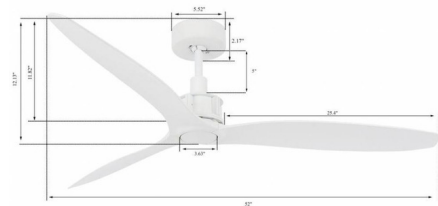

Description

The Lucci Air Viceroy Ceiling Fan is the perfect addition to any home with a sophisticated urban edge featuring a DC motor that is 65% more energy efficient than AC motors as well as making the fan whisper quiet. The fan has three blades set at a variable pitch. Available in a Matte White motor with Matte White blades, Matte Black motor with Matte Black blades, or Oil Rubbed Bronze motor with Dark Koa blades. Includes a 5 inch downrod and a 6-speed (91591802) remote that controls the speed and direction of the fan. Hanging system supports up to a 12 degree angled ceiling installation. ETL listed.

Shown in oil rubbed bronze / dark koa

Specifications

BLADE COLOR	Dark Koa
BODY FINISH	Oil Rubbed Bronze
WATTAGE	N/A
DIMMER	N/A
DIMENSIONS	52"W x 12.13"H
BULB	N/A
COUNTRY OF ORIGIN	China

CLICK TO VIEW PRODUCT