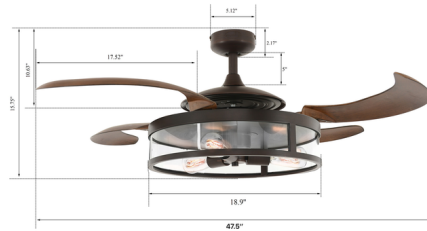

CLICK TO VIEW PRODUCT

Notes: