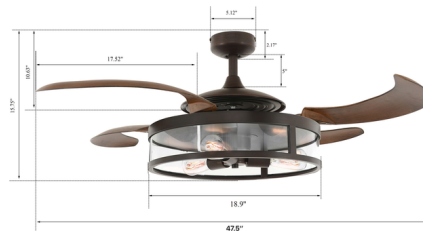

CLICK TO VIEW PRODUCT

Notes: