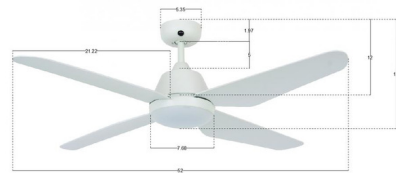

CLICK TO VIEW PRODUCT

Notes: