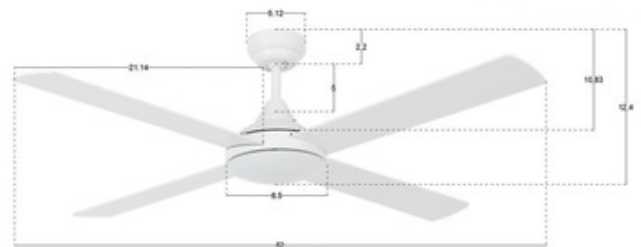

**BRAND**

Beacon Lighting

**DESCRIPTION**

The Lucci Airlie II Ceiling Fan features a clean and simple design with four blades set at a 9.5 degree pitch. Available with a White motor and White blades. Includes a 5 inch downrod and a three speed remote control (11711802) that controls the speed and direction of the blades. ETL listed.

*Shown in: White*

SHADE COLOR	N/A
BODY FINISH	White
WATTAGE	N/A
DIMMER	N/A
DIMENSIONS	52"W x 15.16"H
LAMP	N/A

SPEC #

BEC964215

COMPANY

PROJECT

FIXTURE TYPE

APPROVED BY