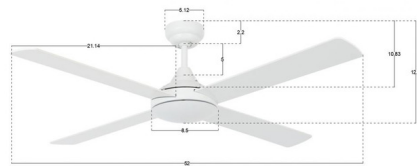

### Description

The Lucci Airlie II Ceiling Fan features a clean and simple design with four blades set at a 9.5 degree pitch. Available with a White motor and White blades. Includes a 5 inch downrod and a three speed remote control (11711802) that controls the speed and direction of the blades. ETL listed.

### Specifications

BLADE COLOR	White
BODY FINISH	White
WATTAGE	N/A
DIMMER	Included
DIMENSIONS	52"W x 15.16"H
BULB	N/A
COUNTRY OF ORIGIN	China

CLICK TO VIEW PRODUCT

Notes: