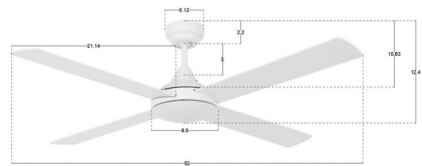

### Description

The Lucci Airlie II Ceiling Fan features a clean and simple design with four blades set at a 9.5 degree pitch. Available with a White motor and White blades. Includes a 5 inch downrod and a three speed remote control (11711802) that controls the speed and direction of the blades. ETL listed.

### Specifications

BLADE COLOR	White
BODY FINISH	White
WATTAGE	N/A
DIMMER	Included
DIMENSIONS	52"W x 15.16"H
BULB	N/A
COUNTRY OF ORIGIN	China

CLICK TO VIEW PRODUCT

Notes: