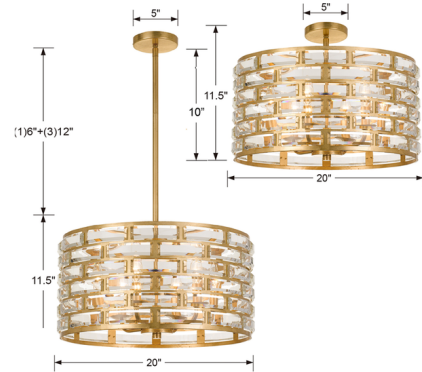

Lightology

lightology.com
866-954-4489
04-25-26

Project: _____

Company: _____

Location: _____ Fixture Type: _____

SPEC #: **CRY964308**

Approved On: _____ Approved By: _____

Meridian Semi Flush Ceiling Light By Crystorama

Description

The Meridian Semi Flush Ceiling Light glimmers with elegance by showcasing a traditional design and stunning crystal details. Dripping from the Antique Gold frame are a number of either hand-cut crystals that dazzle the eye once the bulbs are illuminated. Place this magnificent fixture over the dining table or as a conversation starter for your foyer. UL listed.

Specifications

| | |
|--------------------|---|
| COLOR | Crystal |
| BODY FINISH | Antique Gold |
| WATTAGE | 30W |
| DIMMER | Standard 120V |
| DIMENSIONS | 20"W x 11.5"H |
| BULB NOT INCLUDED | 6 x B11/Candelabra (E12)/5W/120V LED |
| OTHER BULB OPTIONS | 6 x B10/Candelabra (E12)/120V LED 6 x B10/Candelabra (E12)/60W/120V Incandescent |
| COUNTRY OF ORIGIN | China |

Shown in antique gold / crystal

CLICK TO VIEW PRODUCT

Notes: