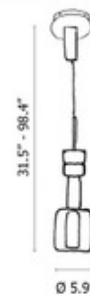

Shown in: Antique Brass / Transparent

| | |
|--------------------------|---------------------------|
| SHADE COLOR | Transparent |
| BODY FINISH | Antique Brass |
| WATTAGE | 7W |
| DIMMER | Standard 120V |
| DIMENSIONS | 5.9"W x 31.5"H |
| BULB NOT INCLUDED | |
| LAMP | 1 x MR16/GU10/7W/120V LED |

Technical Information

| | |
|---------------------------|--------------------------|
| PRODUCT DIMENSIONS | US Canopy: 4.7" diameter |
|---------------------------|--------------------------|

| | |
|---------------|-----------|
| SPEC # | FIS964316 |
|---------------|-----------|

COPPER PLATED

ANTIQUE BRASS

DARK ANTIQUE BRASS

| COMPANY | PROJECT | FIXTURE TYPE | APPROVED BY | DATE |
|---------|---------|--------------|-------------|------|
| | | | | |