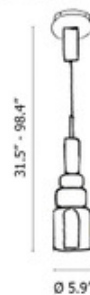

COPPER PLATED