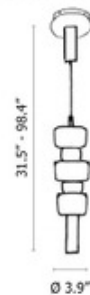

Shown in: Antique Brass / Transparent

| | |
|--------------------------|---------------------------|
| SHADE COLOR | Transparent |
| BODY FINISH | Antique Brass |
| WATTAGE | 7W |
| DIMMER | Standard 120V |
| DIMENSIONS | 5.9"W x 31.5"H |
| BULB NOT INCLUDED | |
| LAMP | 1 x MR16/GU10/7W/120V LED |

Technical Information

| | |
|---------------------------|--------------------------|
| PRODUCT DIMENSIONS | US Canopy: 4.7" diameter |
|---------------------------|--------------------------|

| | |
|---------------|-----------|
| SPEC # | FIS964316 |
|---------------|-----------|

COPPER PLATED

ANTIQUE BRASS

DARK ANTIQUE BRASS

| COMPANY | PROJECT | FIXTURE TYPE | APPROVED BY | DATE |
|---------|---------|--------------|-------------|------|
| | | | | |