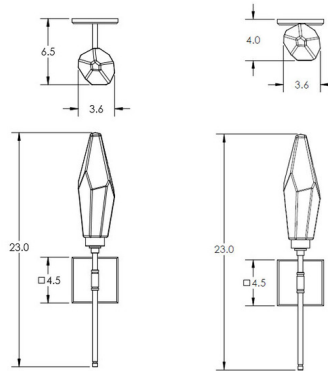

Lightology

lightology.com
866-954-4489
04-06-26

Project: _____

Company: _____

Location: _____ Fixture Type: _____

SPEC #: **HMR964336**

Approved On: _____ Approved By: _____

Rock Crystal Belvedere Wall Sconce By Hammerton Studio

Description

The Rock Crystal Wall Sconce offers a balance of traditional and modern design by capturing the beauty of artisan blown glass and pairing it with an aluminum frame. Place this eye catching beauty where ever you want added glam.

Specifications

COLOR . . . . . Chilled Clear
BODY FINISH . . . . . Gilded Brass
WATTAGE 5.2W
DIMMER . . . . . Low Voltage Electronic
DIMENSIONS . . . . . 4.5"W x 23"H x 4"D
INTEGRATED LED MODULE . . . . . 1 x LED/5.2W/120V LED

Technical Information

COLOR RENDERING . . . . . 93 CRI
LAMP COLOR 2700K
LUMENS/WATT 65.38
LUMINOUS FLUX . . . . . 340 lumens

CLICK TO VIEW PRODUCT

Notes: