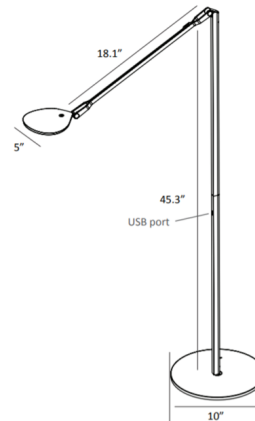

### Specifications

COLOR	N/A
BODY FINISH	Matte Black
WATTAGE	5.8W
DIMMER	Included
DIMENSIONS	5"W x 45.3"H x 18.1"D
INTEGRATED LED MODULE	1 x LED/5.8W/120V LED
COUNTRY OF ORIGIN	China

### Technical Information

PRODUCT DIMENSIONS	Cord Length: 10 feet
COLOR RENDERING	82 CRI
LAMP COLOR	3500K
LUMENS/WATT	86.21
LUMINOUS FLUX	500 lumens

Shown in matte black

CLICK TO VIEW PRODUCT

Notes: