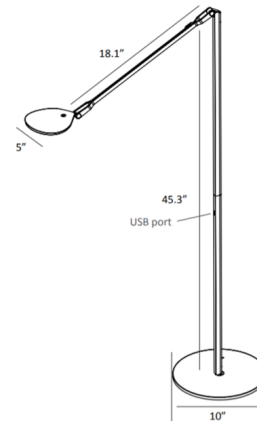

CLICK TO VIEW PRODUCT

Notes: