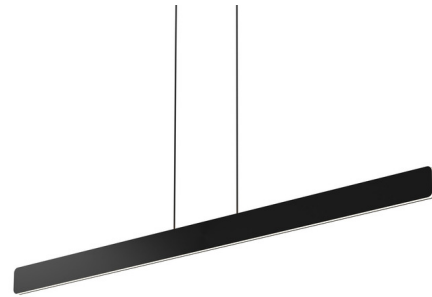

Description

The Sub Linear Pendant features a continuous line of LED light wrapping 360 degrees around an aluminum housing allowing the pendant to function as both an ambient light and task light for surfaces below. Offered in Gold or Matte Black finish with a Black canopy and suspension wires or Silver with matching canopy and suspension wires. Dimmable with an electronic low voltage (ELV) dimmer, sold separately.

Specifications

COLOR	N/A
BODY FINISH	Matte Black
WATTAGE	48W
DIMMER	Low Voltage Electronic
DIMENSIONS	48"W x 2.5"H x 0.5"D
INTEGRATED LED MODULE	1 x LED/48W/120V LED
COUNTRY OF ORIGIN	China

Technical Information

PRODUCT DIMENSIONS	Cord Length: 120"
COLOR RENDERING	90 CRI
LAMP COLOR	3000K
LUMENS/WATT	41.67
LUMINOUS FLUX	2000 lumens

Shown in matte black

CLICK TO VIEW PRODUCT

Notes: