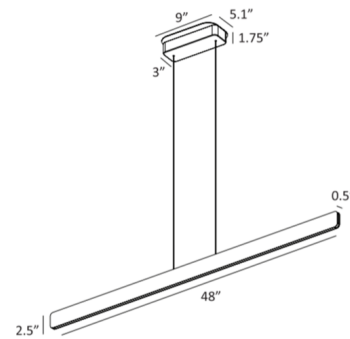

Description

The Sub Linear Pendant features a continuous line of LED light wrapping 360 degrees around an aluminum housing allowing the pendant to function as both an ambient light and task light for surfaces below. Offered in Gold or Matte Black finish with a Black canopy and suspension wires or Silver with matching canopy and suspension wires. Dimmable with an electronic low voltage (ELV) dimmer, sold separately.

Specifications

COLOR	N/A
BODY FINISH	Matte Black
WATTAGE	48W
DIMMER	Low Voltage Electronic
DIMENSIONS	48"W x 2.5"H x 0.5"D
INTEGRATED LED MODULE	1 x LED/48W/120V LED
COUNTRY OF ORIGIN	China

Technical Information

PRODUCT DIMENSIONS	Cord Length: 120"
COLOR RENDERING	90 CRI
LAMP COLOR	3000K
LUMENS/WATT	41.67
LUMINOUS FLUX	2000 lumens

Shown in matte black

CLICK TO VIEW PRODUCT

Notes: