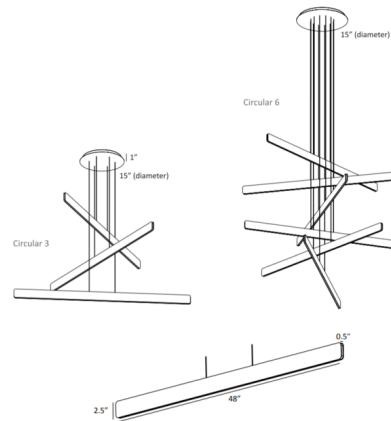

Shown in matte black