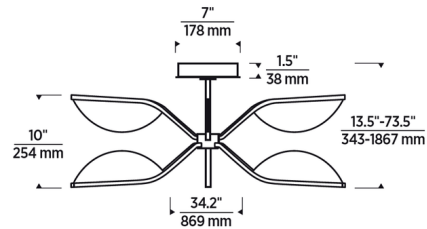

CLICK TO VIEW PRODUCT

Notes: