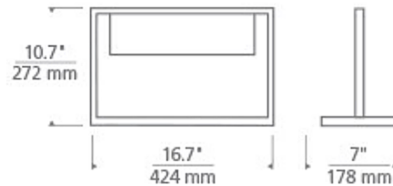

Shown in natural brass

Specifications

COLOR	N/A
BODY FINISH	Natural Brass
WATTAGE	10W
DIMMER	Included
DIMENSIONS	16.7"W x 10.7"H x 7"D
INTEGRATED LED MODULE	1 x LED/10W/120-230V LED
COUNTRY OF ORIGIN	China

Technical Information

PRODUCT DIMENSIONS	Cord Length: 72" Black Cloth
COLOR RENDERING	90 CRI
LAMP COLOR	2700K
LUMENS/WATT	53.70
LUMINOUS FLUX	537 lumens

CLICK TO VIEW PRODUCT

Notes: