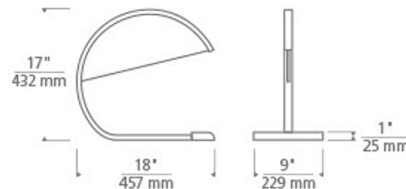

Description

The Karla Table Lamp features a dramatic backward curve, like that of a ballerina's silhouette, with a slim acrylic covered LED light panel. Integrated three-step touch dimmer.
NOTE: This is a discontinued model and limited to quantity on hand.

Shown in natural brass

Specifications

COLOR N/A
BODY FINISH Natural Brass
WATTAGE 9.4W
DIMMER Included
DIMENSIONS 9"W x 17"H x 18"D
INTEGRATED LED MODULE 1 x LED/9.4W/120-230V LED
COUNTRY OF ORIGIN China