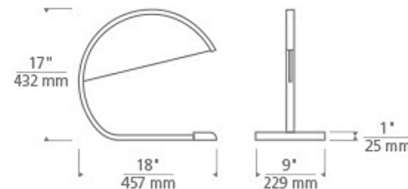

Shown in natural brass

Specifications

COLOR N/A
BODY FINISH Natural Brass
WATTAGE 9.4W
DIMMER Included
DIMENSIONS 9"W x 17"H x 18"D
INTEGRATED LED MODULE 1 x LED/9.4W/120-230V LED
COUNTRY OF ORIGIN China