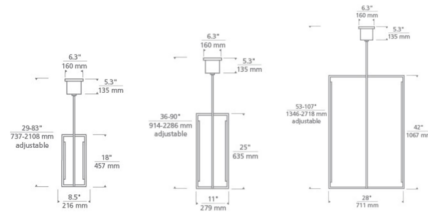

CLICK TO VIEW PRODUCT

Notes: