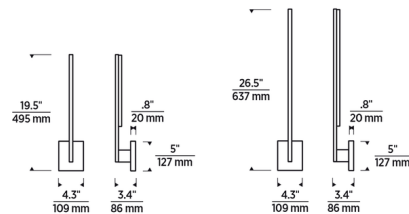

CLICK TO VIEW PRODUCT

Notes: