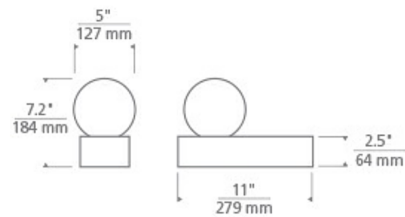

### Specifications

COLOR	N/A
BODY FINISH	Natural Brass
WATTAGE	10.3W
DIMMER	Included
DIMENSIONS	11"L x 5"W x 7.2"H
INTEGRATED LED MODULE	1 x LED/10.3W/120-230V LED
COUNTRY OF ORIGIN	China

### Technical Information

PRODUCT DIMENSIONS	Cord Length: 72" Black Cloth
COLOR RENDERING	90 CRI
LAMP COLOR	2700K
LUMENS/WATT	28.35
LUMINOUS FLUX	292 lumens

CLICK TO VIEW PRODUCT

Notes: