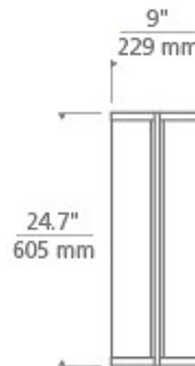

CLICK TO VIEW PRODUCT

Notes: