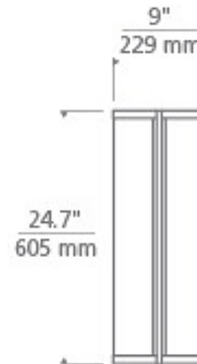

CLICK TO VIEW PRODUCT

Notes: