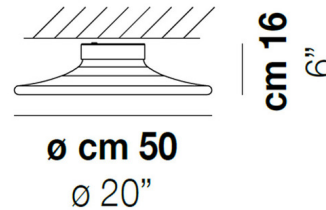

Shown in black nickel / white

Specifications

COLOR	White
BODY FINISH	Black Nickel
WATTAGE	15W
DIMMER	Standard 120V
DIMENSIONS	20"W x 6"H
INTEGRATED LED MODULE	1 x LED/15W/120V LED

Technical Information

LAMP COLOR	3000K
LUMENS/WATT	80.00
LUMINOUS FLUX	1200 lumens