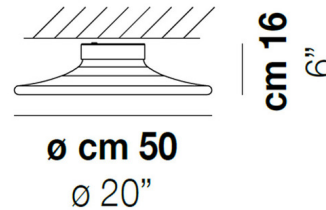

Specifications

COLOR	White
BODY FINISH	Black Nickel
WATTAGE	15W
DIMMER	Standard 120V
DIMENSIONS	20"W x 6"H
INTEGRATED LED MODULE	1 x LED/15W/120V LED