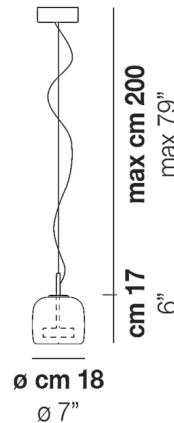

CLICK TO VIEW PRODUCT

Notes: