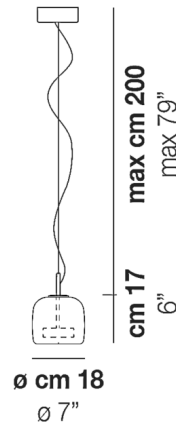

CLICK TO VIEW PRODUCT

Notes: