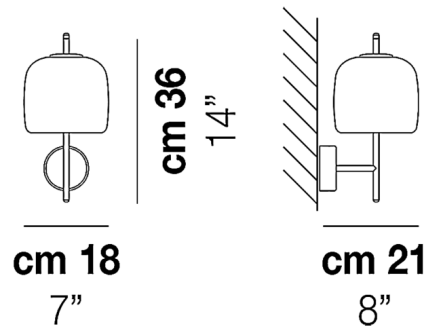

### Specifications

COLOR . . . . . Burnt Earth  
BODY FINISH . . . . . Matte Gold  
WATTAGE . . . . . 8.5W  
DIMMER . . . . . 0-10V  
DIMENSIONS . . . . . 7"W x 14"H x 8"D  
INTEGRATED LED MODULE . . . . . 1x LED/8.5W/120V LED

### Technical Information

PRODUCT DIMENSIONS . . . . . Backplate: 4.5" Dia.  
LAMP COLOR . . . . . 2700K  
LUMENS/WATT . . . . . 141.18  
LUMINOUS FLUX . . . . . 1200 lumens

Shown in matte gold / burnt earth