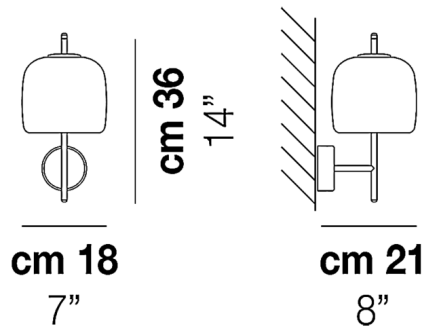

CLICK TO VIEW PRODUCT

Notes: