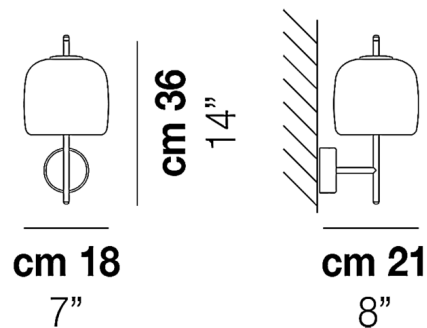

CLICK TO VIEW PRODUCT

Notes: