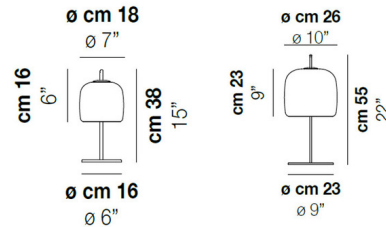

Shown in matte gold / crystal

Specifications

COLOR Crystal
BODY FINISH Matte Gold
WATTAGE 8.5W
DIMMER Included
DIMENSIONS 7"W x 15"H
INTEGRATED LED MODULE 1 x LED/8.5W/120V LED

Technical Information

PRODUCT DIMENSIONS Cord: 72"
LAMP COLOR 3000K
LUMENS/WATT 141.18
LUMINOUS FLUX 1200 lumens