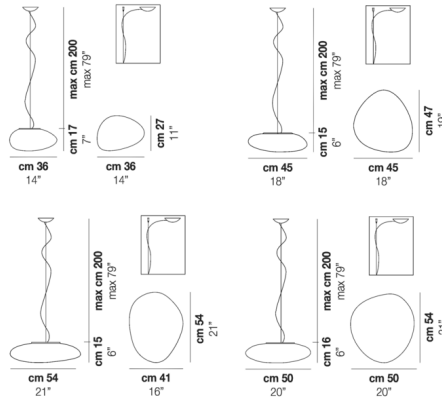

Description

The Neochic Pendant is inspired by river stones that have been shaped by the natural erosion process. The simple, clean-lined white satin glass shade diffuses light for a soft, serene glow.

Shown in white / white satin

Specifications

COLOR White Satin
 BODY FINISH White
 WATTAGE 120W
 DIMMER Standard 120V
 DIMENSIONS 21"W x 6"H x 16"D
 BULB NOT INCLUDED 2 x A19/Medium (E26)/60W/120V Incandescent
 OTHER BULB OPTIONS 2 x A19/Medium (E26)/120V LED

Technical Information

PRODUCT DIMENSIONS Cord Length: 79"

CLICK TO VIEW PRODUCT

Notes: