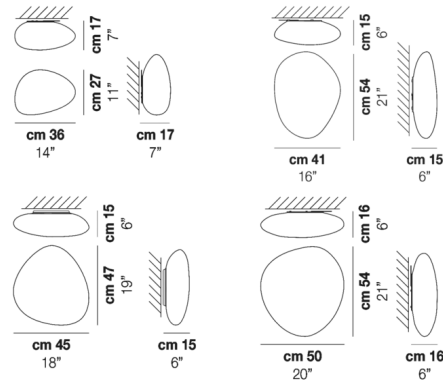

By Vistosi

Description

The Neochic Surface Mount is inspired by river stones that have been shaped by the natural erosion process. The simple, clean-lined white satin glass shade diffuses light for a soft, serene glow. May be mounted on the wall or ceiling.

Shown in white / white satin

Specifications

COLOR White Satin
 BODY FINISH White
 WATTAGE 120W
 DIMMER Standard 120V
 DIMENSIONS 16"W x 21"H x 6"D
 BULB NOT INCLUDED 2 x A19/Medium (E26)/60W/120V Incandescent
 OTHER BULB OPTIONS 2 x A19/Medium (E26)/120V LED