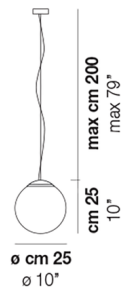

### Specifications

COLOR	Crystal
BODY FINISH	Matte Black Nickel
WATTAGE	60W
DIMMER	Standard 120V
DIMENSIONS	6"W x 7"H
BULB NOT INCLUDED	1 x JCD/G9/60W/120V Halogen
OTHER BULB OPTIONS	1 x JCD/G9/120V LED

### Technical Information

PRODUCT DIMENSIONS	Cord Length: 79"
--------------------	------------------

CLICK TO VIEW PRODUCT

Notes: