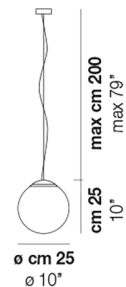

Description

The Oro Pendant features a spherical glass shade divided into two halves by decorative inner membranes. The artisanal process used to create the membrane results in each piece possessing a unique look.

Shown in matte black nickel / crystal

Specifications

COLOR	Crystal
BODY FINISH	Matte Black Nickel
WATTAGE	60W
DIMMER	Standard 120V
DIMENSIONS	6"W x 7"H
BULB NOT INCLUDED	1 x JCD/G9/60W/120V Halogen
OTHER BULB OPTIONS	1 x JCD/G9/120V LED

Technical Information

PRODUCT DIMENSIONS	Cord Length: 79"
--------------------	------------------

CLICK TO VIEW PRODUCT

Notes: