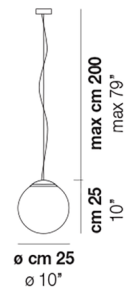

### Description

The Oro Pendant features a spherical glass shade divided into two halves by decorative inner membranes. The artisanal process used to create the membrane results in each piece possessing a unique look.

### Specifications

COLOR	Crystal
BODY FINISH	Matte Black Nickel
WATTAGE	60W
DIMMER	Standard 120V
DIMENSIONS	6"W x 7"H
BULB NOT INCLUDED	1 x JCD/G9/60W/120V Halogen
OTHER BULB OPTIONS	1 x JCD/G9/120V LED

### Technical Information

PRODUCT DIMENSIONS	Cord Length: 79"
--------------------	------------------

CLICK TO VIEW PRODUCT

Notes: