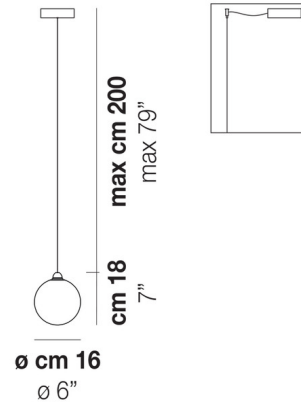

CLICK TO VIEW PRODUCT

Notes: