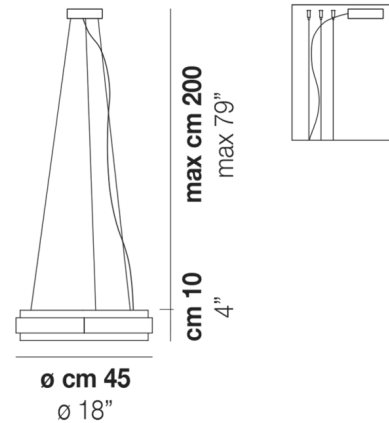

### Specifications

COLOR	Crystal
BODY FINISH	Black Nickel
WATTAGE	35W
DIMMER	Low Voltage Electronic
DIMENSIONS	18"W x 4"H
INTEGRATED LED MODULE	1 x LED/35W/120V LED

### Technical Information

PRODUCT DIMENSIONS	Cable Length:79"
LAMP COLOR	3000K
LUMENS/WATT	108.57
LUMINOUS FLUX	3800 lumens

CLICK TO VIEW PRODUCT

Notes: