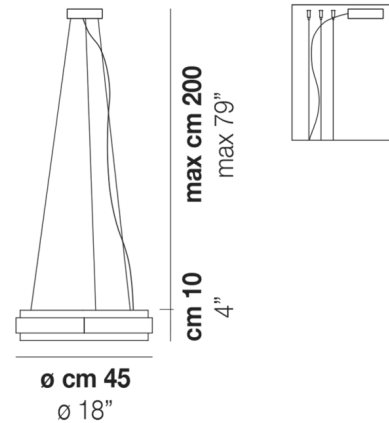

Description

The Phoenix Pendant is an elegant piece combining geometric shapes with circular joints. The decorative ring emits warm illumination while the glass reflects light across your space.

Shown in black nickel / crystal

Specifications

COLOR Crystal
BODY FINISH Black Nickel
WATTAGE 35W
DIMMER Low Voltage Electronic
DIMENSIONS 18"W x 4"H
INTEGRATED LED MODULE 1 x LED/35W/120V LED

Technical Information

PRODUCT DIMENSIONS Cable Length:79"
LAMP COLOR 3000K
LUMENS/WATT 108.57
LUMINOUS FLUX 3800 lumens