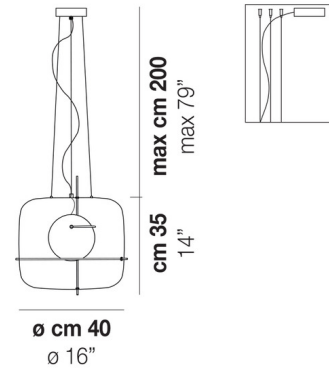

CLICK TO VIEW PRODUCT

Notes: